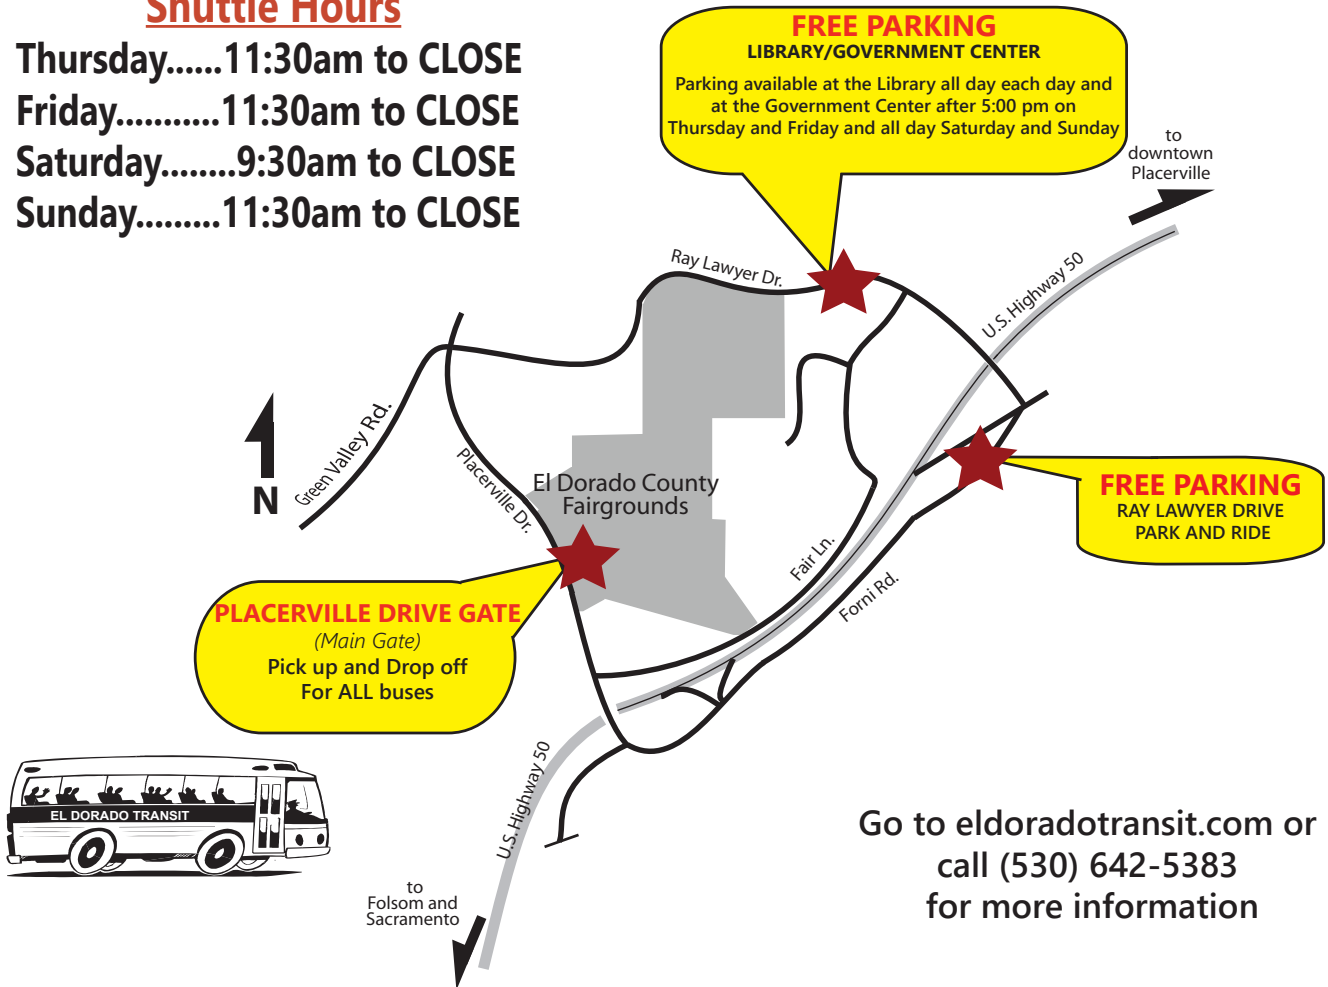

# FREE EL DORADO COUNTY FAIR SHUTTLE & PARKING JUNE 16-19, 2022

## Shuttle Hours

Thursday.....11:30am to CLOSE  
Friday.....11:30am to CLOSE  
Saturday.....9:30am to CLOSE  
Sunday.....11:30am to CLOSE

Go to [eldoradotransit.com](http://eldoradotransit.com) or  
call (530) 642-5383  
for more information

No animals except service animals allowed on shuttle

## EL DORADO TRANSIT

Funding provided by the El Dorado County Air Quality Management District with AB2766 funds,  
the El Dorado County Fair Association and El Dorado Transit